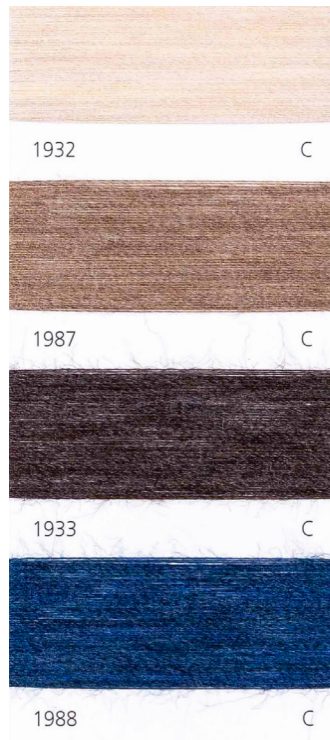

SHINE
MELANGE MICROMODAL

SHINE

Ne 50/1
Nm 1/85

Ne 80/1
Nm 1/135

SHINE - 100% mélange micromodal
SHINE (Ne 50/1) 100% micromodal, Waxed

		TITOLO/Count		COLORE/Color
	RING	Ne 50/1	Nm 1/85	GREGGIO (A)
	RING	Ne 50/1	Nm 1/85	B
	RING	Ne 50/1	Nm 1/85	C

SHINE (Ne 80/1) 100% micromodal, Waxed

		TITOLO/Count		COLORE/Color
	RING	Ne 80/1	Nm 1/135	GREGGIO (A)
	RING	Ne 80/1	Nm 1/135	B
	RING	Ne 80/1	Nm 1/135	C